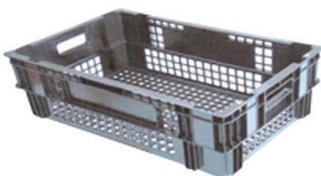

CRATE PIM

Code: CRPIM
Dimension: 53CM X 29CM X 11.5CM
Volume: 9lt
Feature : Stackable and Nestable

LOCATE US
Quay Road
Port Louis
Mauritius
www.pimltd.mu

CONTACT US
P.O. Box 1173 Port Louis
T 216 30 00
F 240 88 90
E pim@pimltd.mu

TRUST US

CRATE C 649 FOR BREAD AND CAKE (RED / BLUE)

Code: CRC649RED / CRC649BLU
Dimension: 65CM X 40CM X 9CM
Volume: 18lt
Feature : Stackable

CRATE AGRI A772R

Code: CRA772R
Dimension: 59CM X 40CM X 24CM
Volume: 19lt
Feature : Stackable and Nestable

CRATE B511- WITH HOLE (RED/BLUE)

Code: CRB511RED / CRB511BLU
Dimension: 61CM X 43CM X 13CM
Volume: 28lt
Feature : Stackable

CRATE B507 WITH HOLE

Code: CRB507
Dimension: 58CM X 38CM X 20CM
Volume: 35lt
Feature : Stackable and Nestable

CRATE A 5332 WITH LID- SMALL

Code: CRA5332
Dimension: 56CM X 38CM X 25CM
Volume: 35lt
Feature : Stackable and Nestable

LOCATE US
Quay Road
Port Louis
Mauritius
www.pimltd.mu

CONTACT US
P.O. Box 1173 Port Louis
T 216 30 00
F 240 88 90
E pim@pimltd.mu