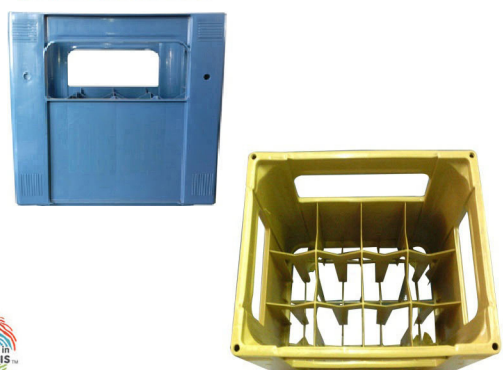

With Partition

No partition

CRATES MS2

Code: CRMSII

No of Partitions: 12

Size of partitions: 19CM X 10CM X 10CM

Feature: Stackable

With Partition

No partition

CRATES MS3

Code: CRMSIII

No of Partitions: 12

Size of partitions: 19CM X 10CM X 10CM

Feature: Stackable

CRATES MS 4

Code: CRMS4

No of Partitions: 24

Dimensions: 40CM X 30CM X 27CM

Weight: 1758 ± 8gm

Feature : Stackable

CRATES MS 5 GREY

Code: CRMS5GRY

Dimensions: 41CM X 31CM X 16CM

Volume: 14lt