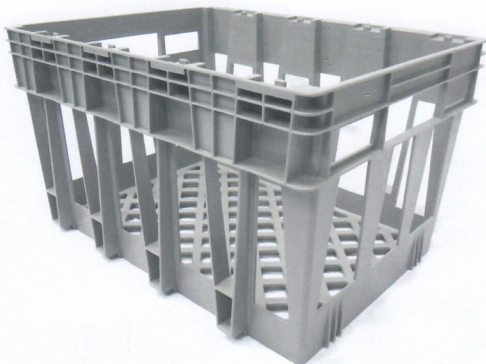

CRATES MS 6 GREY

Code: CRMS6GRY

Dimensions: 41CM X 24CM X 31CM

Volume: 30lt

Weight: 930 ± 3 gm

Feature : Stackable and Nestable