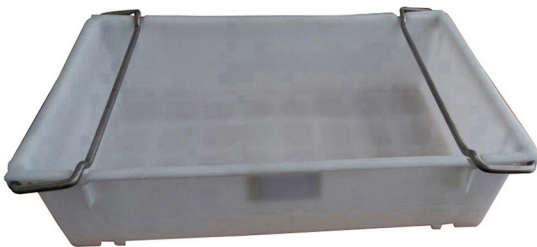

CRATES MS 7 BLUE (FOLDABLE)

Code: MS7BLU

Dimensions: 404.9MM X 599.8MM

Volume: 48lt

Weight: 1.8kg

Feature : Stackable and Foldable

CAISSES

LOCATE US
Quay Road
Port Louis
Mauritius
www.pimltd.mu

CONTACT US
P.O. Box 1173 Port Louis
T 216 30 00
F 240 88 90
E pim@pimltd.mu

TRUST US

CRATE B500 BLUE FISHERIE & AGRICULTURE (SMALL)

Code: CRB500BLUFISH

Dimension: 60CM X 41.6 CM X 28.7CM

Volume: 78.7LT

Feature : Nestable

CRATE B508 BLUE FISHERIE & AGRICULTURE (BIG)

Code: CRB508BLUFISH

Dimension: 72.5CM X 46.7CM X 36.7CM

Volume: 95LT

Feature : Nestable

CRATE F631 WHITE (STAINLESS STEEL HANDLE)

Code: CRF631WHI

Dimension: 62.3CM X 39.5CM X 13.8CM