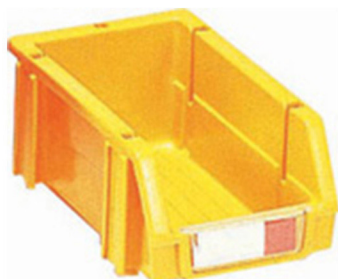

**STORAGE BOX**

Code: STOBOXTKI8301  
Dimension: 11CM x 11CM x 5CM

Capacity: 3kg  
Available colour: BLUE

**STORAGE BOX**

Code: STOBOXTKI8302  
Dimension: 14CM x 11CM x 7CM

Capacity: 4kg  
Available colour: BLUE

**STORAGE BOX**

Code: STOBOXTKI8303  
Dimension: 19CM x 11CM x 7CM

Capacity: 4kg  
Available colour: BLUE

**STORAGE BOX**

Code: STOBOXTKI8304  
Dimension: 22CM x 14CM x 12CM

Capacity: 10kg  
Available colour: BLUE

Capacity: 10kg  
Available colour: BLUE

**STORAGE BOX**

Code: STOBOXTKI8305  
Dimension: 27CM x 14CM x 12CM

Available colour: BLUE

**STORAGE BOX**

Code: STOBOXTKI810  
Dimension: 16CM x 10CM x 4CM

Available colour: BLUE

**STORAGE BOX**

Code: STOBOXTKI815  
Dimension: 24CM x 15CM x 12CM

Available colour: BLUE

**STORAGE BOX**

Code: STOBOXTKI820  
Dimension: 34CM x 20CM x 15CM

**LOCATE US**  
Quay Road  
Port Louis  
Mauritius  
www.pimltd.mu